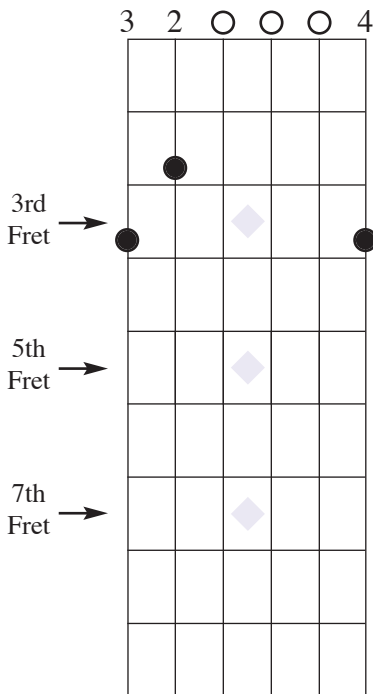

Chord Worksheet

“Stairway to Heaven” intro

Am

Am+9/G#

Am7/G

D

Fmaj7

G

Am

C

X = Deaden the string with your thumb