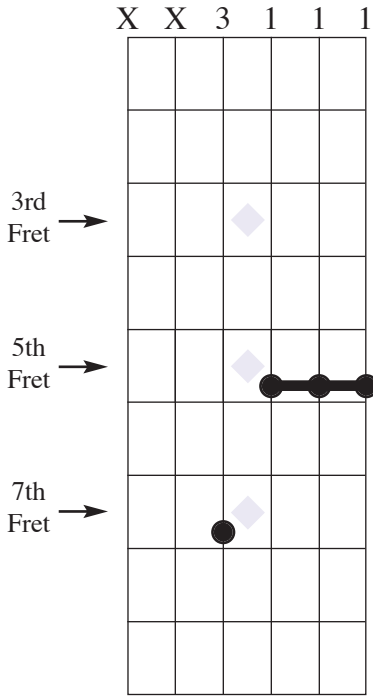

Chord Worksheet

“Stairway to Heaven” intro

Am

Am+9/G#

Am7/G

D

Fmaj7

G

Am

C

X = Deaden the string with your thumb