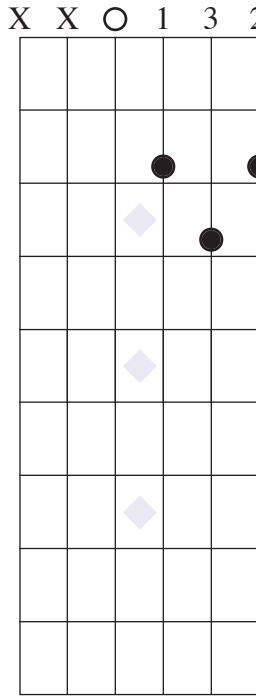

Chord Worksheet

“Stairway to Heaven” intro

Am

Am+9/G#

Am7/G

D

Fmaj7

G

Am

C

X = Deaden the string with your thumb