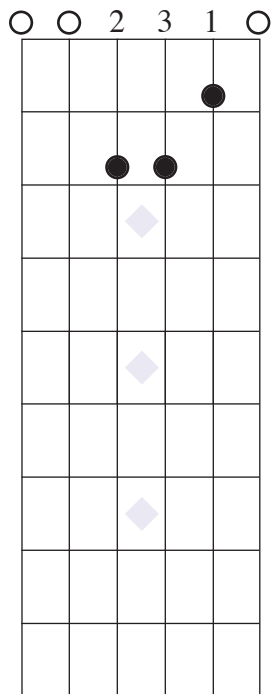

Chord Worksheet

“Stairway to Heaven” intro

Am

Am+9/G#

Am7/G

D

Fmaj7

G

Am

C

X = Deaden the string with your thumb