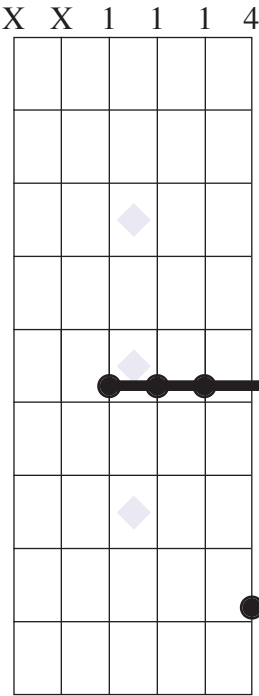

Chord Worksheet

“Stairway to Heaven” intro

Am

Am+9/G#

Am7/G

D

Fmaj7

G

Am

C

X = Deaden the string with your thumb