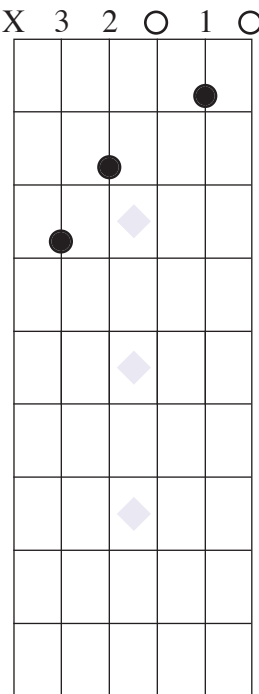

Chord Worksheet

“Stairway to Heaven” intro

Am

Am+9/G#

Am7/G

D

Fmaj7

G

Am

C

X = Deaden the string with your thumb