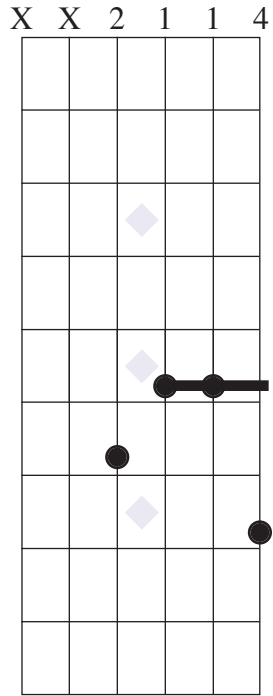

Chord Worksheet

“Stairway to Heaven” intro

Am

Am+9/G#

Am7/G

D

Fmaj7

G

Am

C

X = Deaden the string with your thumb