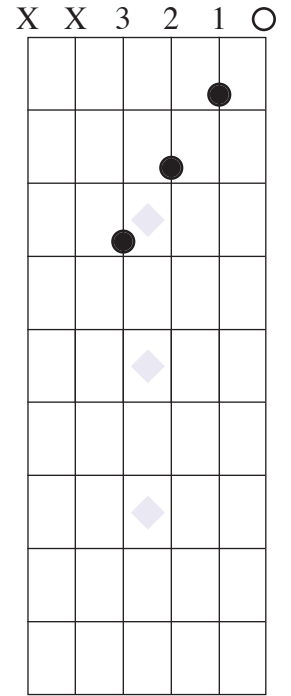

Chord Worksheet

“Stairway to Heaven” intro

Am

Am+9/G#

Am7/G

D

Fmaj7

G

Am

C

X = Deaden the string with your thumb