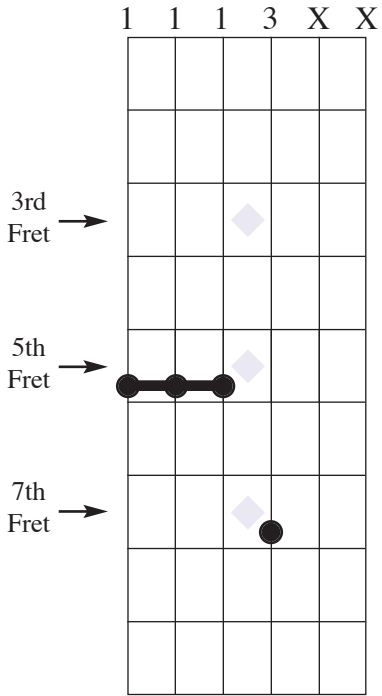

## “Stairway to Heaven” intro (left handed)

Am

Am+9/G#

Am7/G

D

Fmaj7

G

Am

C

X = Deaden the string with your thumb