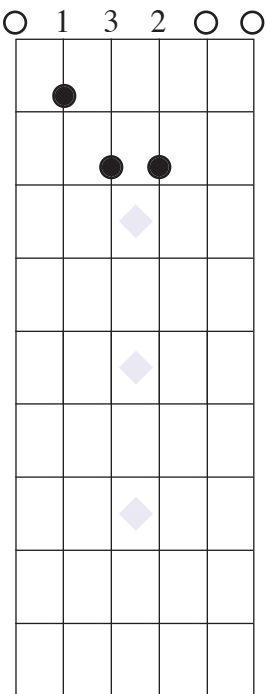

Chord Worksheet

“Stairway to Heaven” intro (left handed)

Am

Am+9/G#

Am7/G

D

Fmaj7

G

Am

C

X = Deaden the string with your thumb