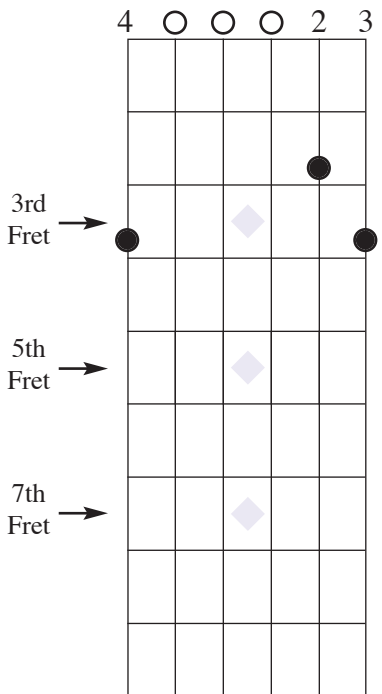

## “Stairway to Heaven” intro (left handed)

Am

Am+9/G#

Am7/G

D

Fmaj7

G

Am

C

X = Deaden the string with your thumb