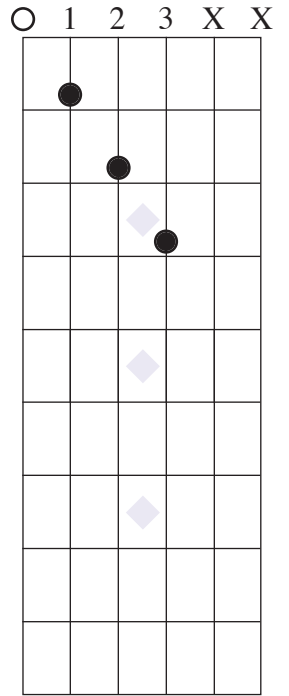

# Chord Worksheet

## “Stairway to Heaven” intro (left handed)

Am

Am+9/G#

Am7/G

D

Fmaj7

G

Am