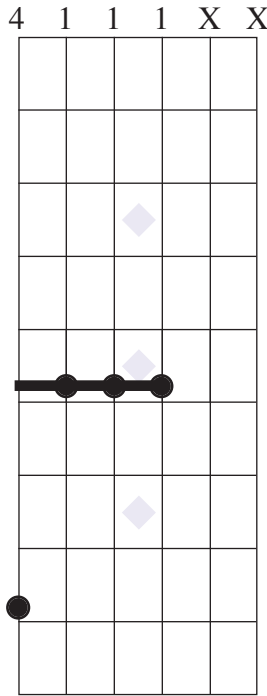

# Chord Worksheet

## “Stairway to Heaven” intro (left handed)

Am

Am+9/G#

Am7/G

D

Fmaj7

G

Am