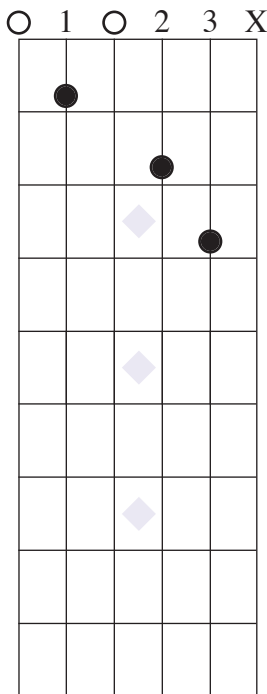

Chord Worksheet

“Stairway to Heaven” intro (left handed)

Am

Am+9/G#

Am7/G

D

Fmaj7

G

Am

C

X = Deaden the string with your thumb