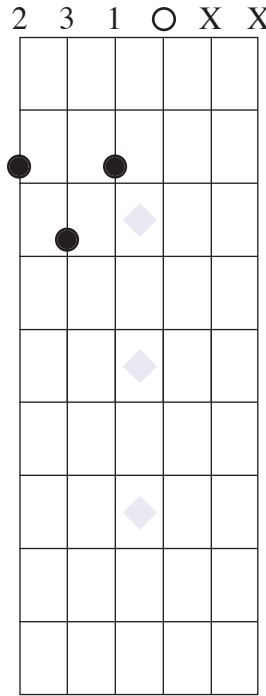

# Chord Worksheet

## “Stairway to Heaven” intro (left handed)

Am

Am+9/G#

Am7/G

D

Fmaj7

G

Am